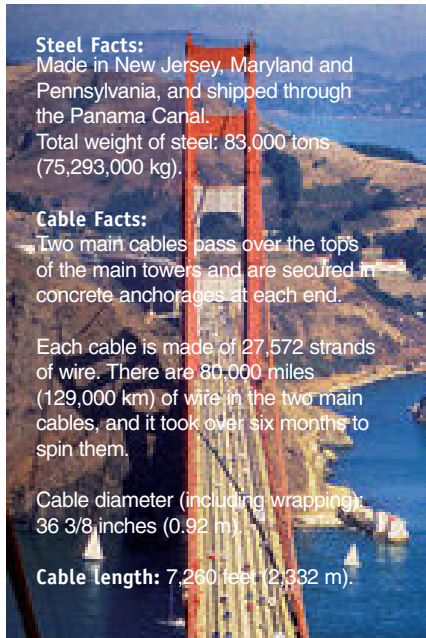

### Steel Facts:

Made in New Jersey, Maryland and Pennsylvania, and shipped through the Panama Canal.

Total weight of steel: 83,000 tons (75,293,000 kg).

### Cable Facts:

Two main cables pass over the tops of the main towers and are secured in concrete anchorages at each end.

Each cable is made of 27,572 strands of wire. There are 80,000 miles (129,000 km) of wire in the two main cables, and it took over six months to spin them.

Cable diameter (including wrapping): 36 3/8 inches (0.92 m).

Cable length: 7,260 feet (2,332 m).